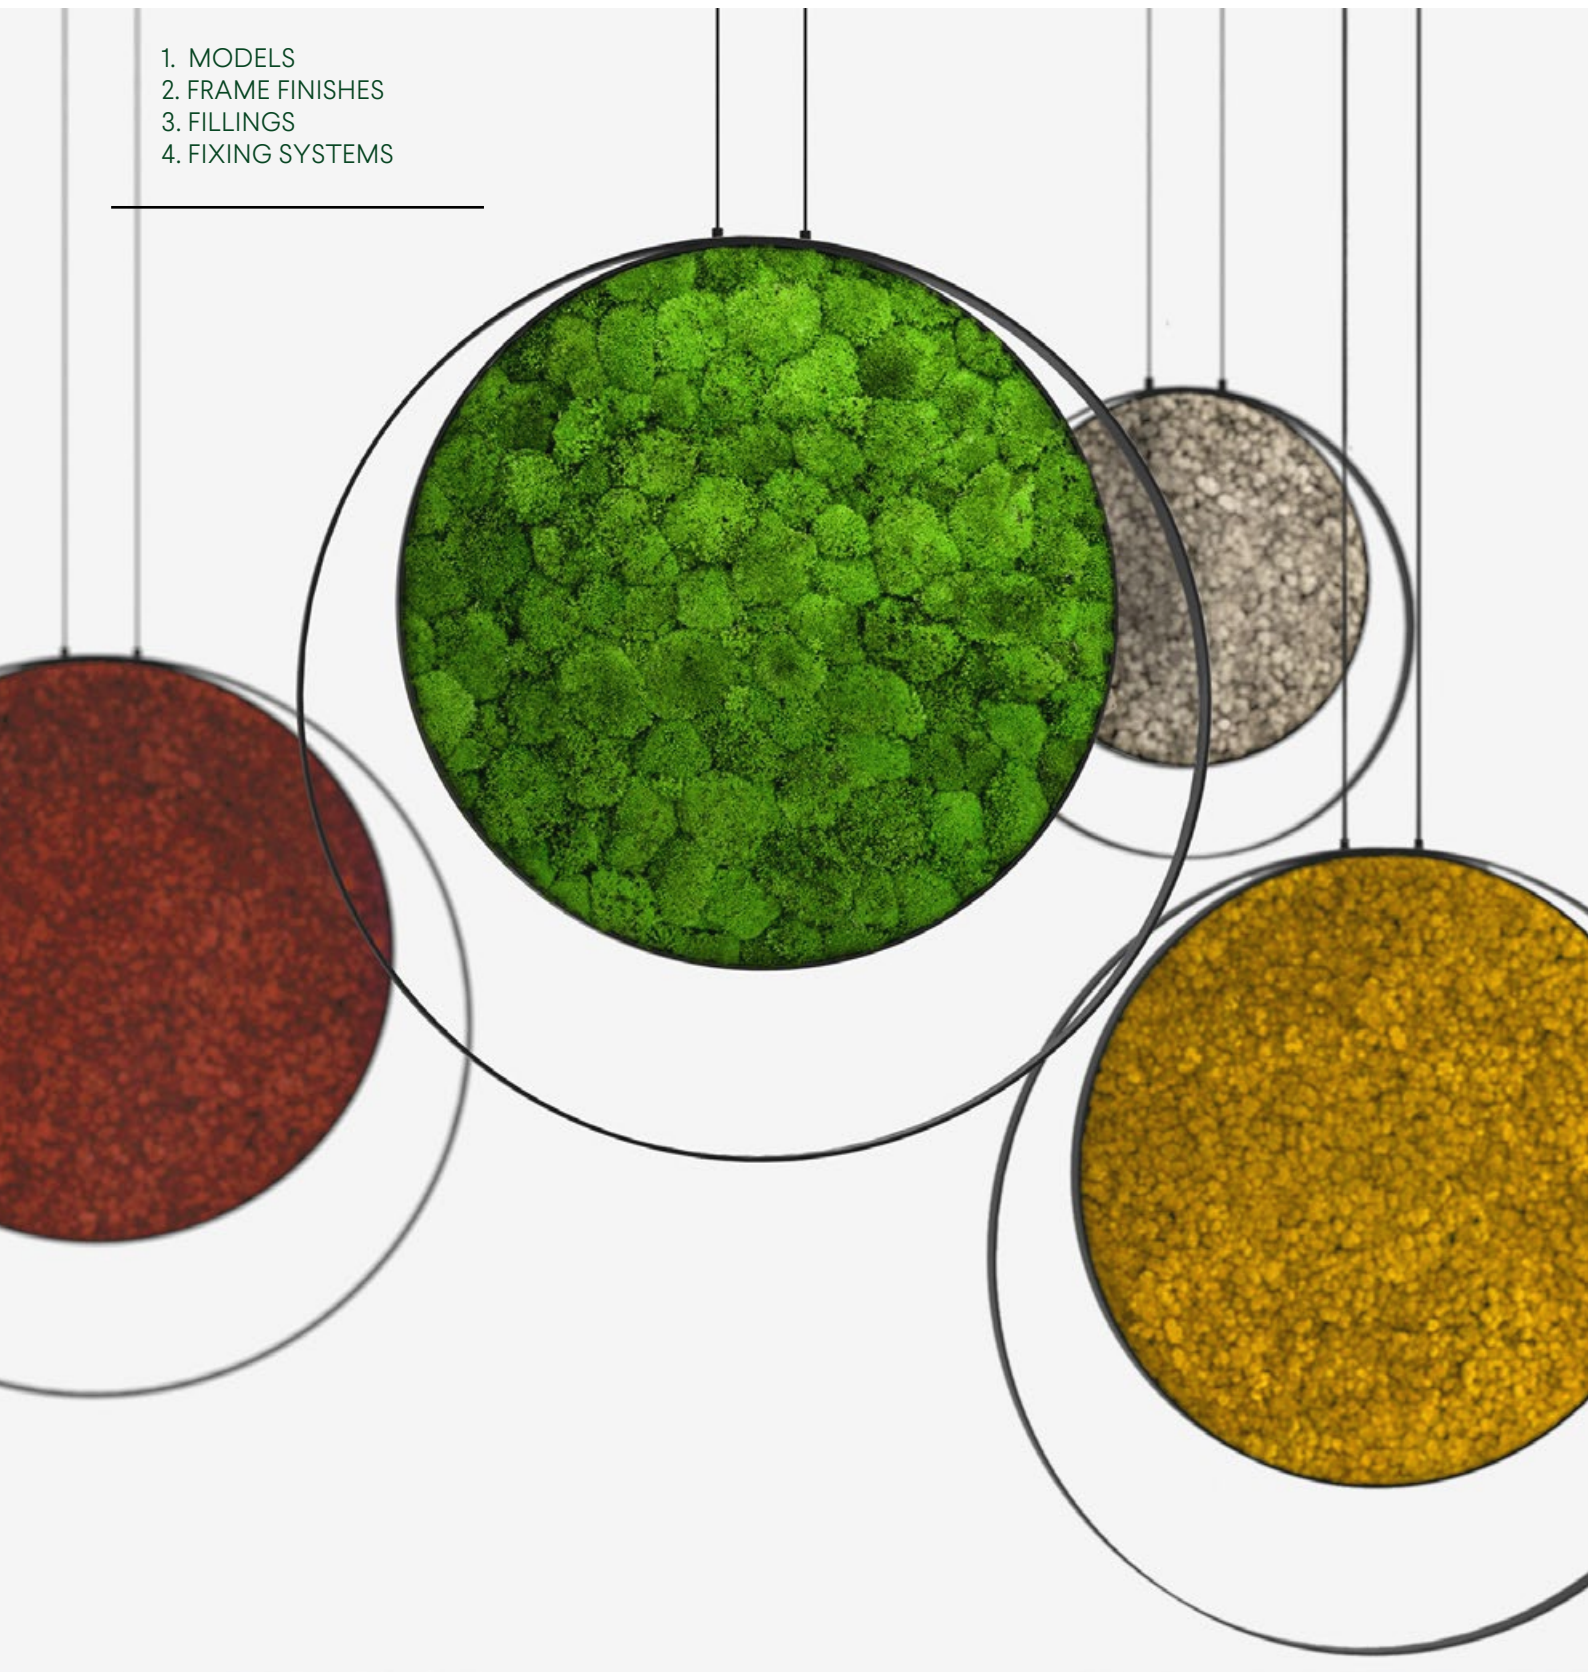

Greenmood

PRODUCT SPECIFICATION SHEET

RINGS

- 1. MODELS
 - 2. FRAME FINISHES
 - 3. FILLINGS
 - 4. FIXING SYSTEMS
-

1. MODELS (Acoustic suspensions – 2 sizes)

Ring SMALL

-  **Weight** – Gross weight (±15%): 4 kg (9 lbs)
-  **Materials** – Aluminium sheets 3 mm (1/8") thick
-  **Finishes** – Powder coatings: Matte White – RAL 9010
Matte Black – RAL 9005
Corten
Gold
-  **Fillings** – Reindeer Moss (Lichen)
Ball Moss
Provence Moss
Forest (Wild plants)

2. FRAME FINISHES

MATTE WHITE Powder coating

	Texture	— Fine texture
	Gloss Level	— 20±5
	Color	— RAL 9010

MATTE BLACK Powder coating

	Texture	— Fine texture
	Gloss Level	— 20±5
	Color	— RAL 9005

CORTEN Powder coating

Acoustic absorption index (α_s) depending on Frequency (Hz)

FOREST (Custom handmade compositions using various foliage species on a flat moss background)

-  **Origin** — Handpicked in Europe
-  **Durability** — 100% Maintenance free
Keeps its form, color & texture for 3 to 5 years
(Avoid direct sunlight on the foliage to preserve their color)
-  **Health** — Non-toxic
Non-allergen