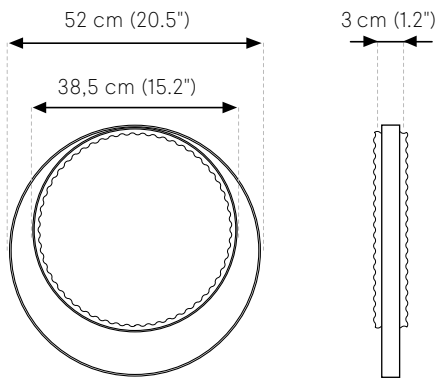

Greenmood

PRODUCT SPECIFICATION SHEET

RINGS

- 1. MODELS
 - 2. FRAME FINISHES
 - 3. FILLINGS
 - 4. FIXING SYSTEMS
-

1. MODELS (Acoustic suspensions – 2 sizes)

Ring SMALL

-  **Weight** – Gross weight (±15%): 4 kg (9 lbs)
-  **Materials** – Aluminium sheets 3 mm (1/8") thick
-  **Finishes** – Powder coatings: Matte White – RAL 9010
Matte Black – RAL 9005
Corten
Gold
-  **Fillings** – Reindeer Moss (Lichen)
Ball Moss
Provence Moss
Forest (Wild plants)

Ring LARGE

-  **Weight** – Gross weight (±15%): 7 kg (15 lbs)
-  **Materials** – Aluminium sheets 3 mm (1/8") thick
-  **Finishes** – Powder Coatings: Matte White – RAL 9010
Matte Black – RAL 9005
Corten
Gold
-  **Fillings** – Reindeer Moss (Lichen)
Ball Moss
Provence Moss
Forest (Wild plants)