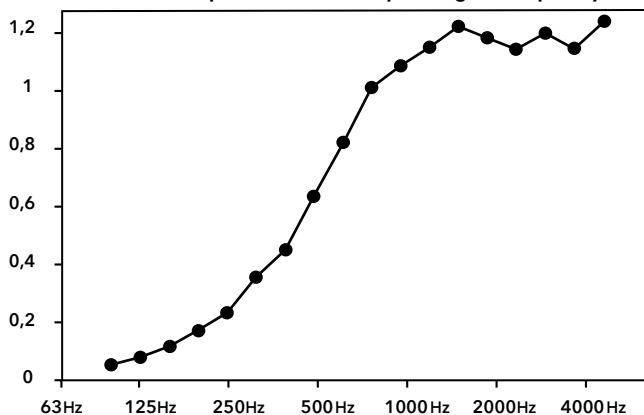

- **Origin** – Handpicked in Europe
- **Durability** – 100% Maintenance free
  Keeps its form, color & texture for 3 to 5 years
  (Avoid direct sunlight on the moss to preserve its color)
- **Health** – Non-toxic
  Non-allergen

Acoustic absorption index (α_s) depending on Frequency (Hz)