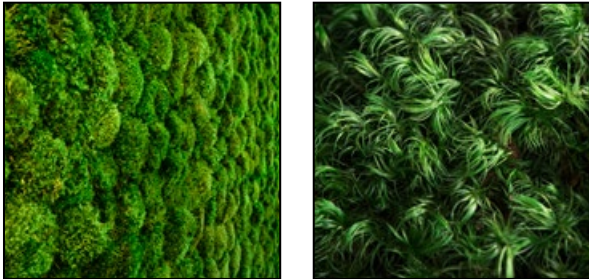

Acoustic absorption index (α_s) depending on Frequency (Hz)

-  **Colors** –

 Apple 55	 Light Grass 79	 Grass Green 78	 Mentha 54
 Medium 70	 Pacific 87	 Royal Blue 74	 Purple 67
 Erica 53	 Red 57	 Orange 51	 Yellow 60
 Burgundy 63	 Fuchsia 69	 Natural 56	

BALL MOSS

-  **Origin** – Handpicked in Europe
-  **Durability** – 100% Maintenance free
Keeps its form, color & texture for 3 to 5 years
(Avoid direct sunlight on the moss to preserve its color)
-  **Health** – Non-toxic
Non-allergen

Acoustic absorption index (α_s) depending on Frequency (Hz)

3. FILLINGS (2/2)

PROVENCE MOSS

-  **Origin** — Handpicked in Europe
-  **Durability** — 100% Maintenance free
Keeps its form, color & texture for 3 to 5 years
(Avoid direct sunlight on the moss to preserve its color)
-  **Health** — Non-toxic
Non-allergen