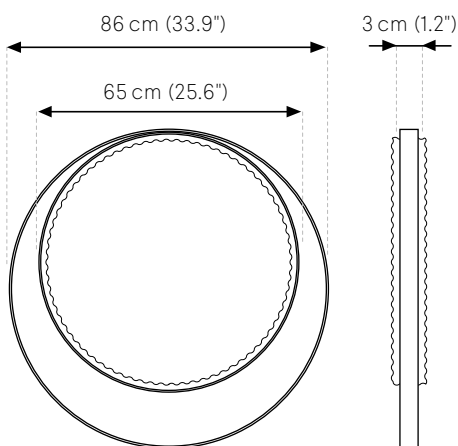

Greenmood

PRODUCT SPECIFICATION SHEET

RINGS

- 1. MODELS
 - 2. FRAME FINISHES
 - 3. FILLINGS
 - 4. FIXING SYSTEMS
-

1. MODELS (Acoustic suspensions – 2 sizes)

Ring SMALL

-  **Weight** – Gross weight (±15%): 4 kg (9 lbs)
-  **Materials** – Aluminium sheets 3 mm (1/8") thick
-  **Finishes** – Powder coatings: Matte White – RAL 9010
Matte Black – RAL 9005
Corten
Gold
-  **Fillings** – Reindeer Moss (Lichen)
Ball Moss
Provence Moss
Forest (Wild plants)

Ring LARGE

-  **Weight** – Gross weight (±15%): 7 kg (15 lbs)
-  **Materials** – Aluminium sheets 3 mm (1/8") thick
-  **Finishes** – Powder Coatings: Matte White – RAL 9010
Matte Black – RAL 9005
Corten
Gold
-  **Fillings** – Reindeer Moss (Lichen)
Ball Moss
Provence Moss
Forest (Wild plants)