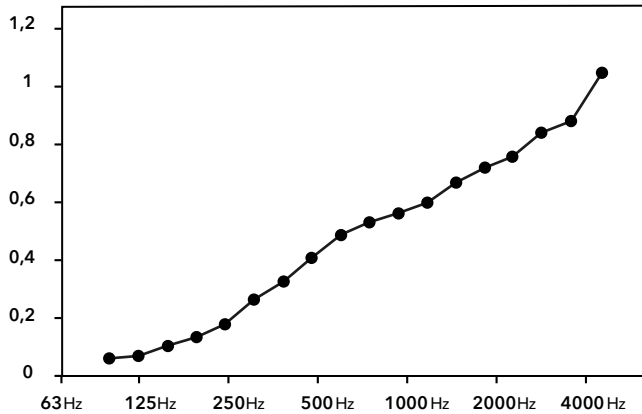

- **Origin** — Handpicked in Europe
- **Durability** — 100% Maintenance free
  Keeps its form, color & texture for 3 to 5 years
  (Avoid direct sunlight on the moss to preserve its color)
- **Health** — Non-toxic
  Non-allergen

Acoustic absorption index (α_s) depending on Frequency (Hz)