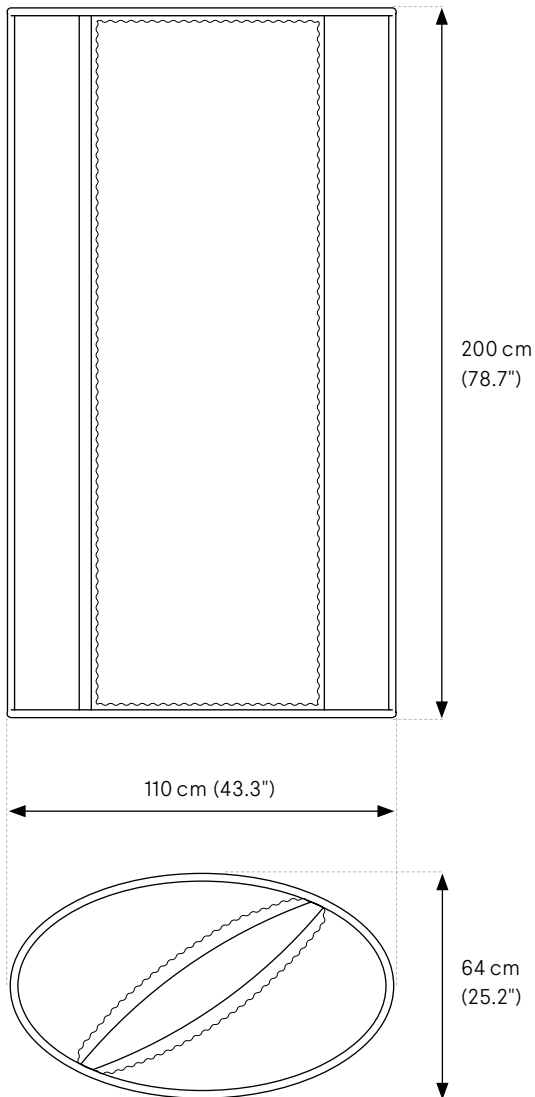

Greenmood

PRODUCT SPECIFICATION SHEET

G-DIVIDER

1. SPECIFICATIONS
 2. FRAME FINISHES
 3. FILLINGS
-

1. SPECIFICATIONS

G-DIVIDER (Free standing acoustic room divider – Double Sided – One size)

Weight – Gross weight (±10%): 60 kg (132 lbs)

Materials – Oval bases: Steel tube \varnothing 22 mm (0.87")
Pillars: Steel tubes \varnothing 20 mm (0.79")
Frame sides: Steel plates 38 mm (1.5") wide
3 mm (0.12") thick

Finishes – Powder coatings: Matte White – RAL 9010
Matte Black – RAL 9005
Corten
Gold