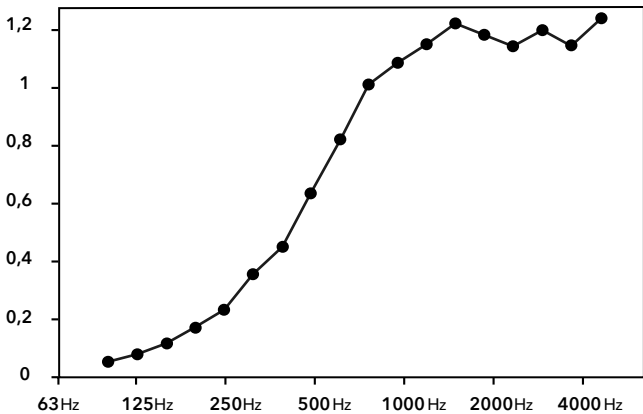

- **Origin** – Handpicked in Europe
- **Durability** – 100% Maintenance free
  Keeps its form, color & texture for 3 to 5 years
  (Avoid direct sunlight on the moss to preserve its color)
- **Health** – Non-toxic
  Non-allergen

Acoustic absorption index (α_s) depending on Frequency (Hz)