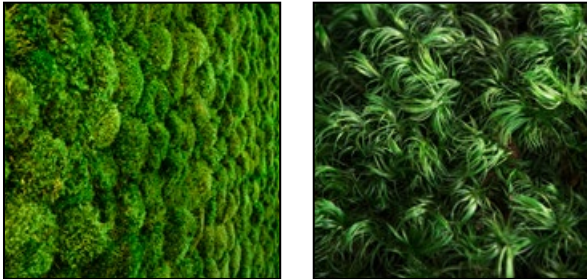

Acoustic absorption index (α_s) depending on Frequency (Hz)

- Colors** –

Apple 55	Light Grass 79	Grass Green 78	Mentha 54
Medium 70	Pacific 87	Royal Blue 74	Purple 67
Erica 53	Red 57	Orange 51	Yellow 60
Burgundy 63	Fuchsia 69	Natural 56	

BALL MOSS

- Origin** – Handpicked in Europe
- Durability** – 100% Maintenance free
Keeps its form, color & texture for 3 to 5 years
(Avoid direct sunlight on the moss to preserve its color)
- Health** – Non-toxic
Non-allergen

Acoustic absorption index (α_s) depending on Frequency (Hz)

3. FILLINGS (2/2)

PROVENCE MOSS

-  **Origin** — Handpicked in Europe
-  **Durability** — 100% Maintenance free
Keeps its form, color & texture for 3 to 5 years
(Avoid direct sunlight on the moss to preserve its color)
-  **Health** — Non-toxic
Non-allergen