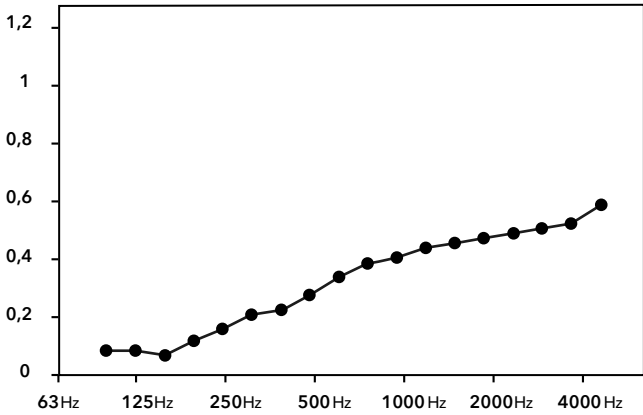

- **Origin** – Handpicked in Europe (Scandinavia)
- **Security** – Naturally Fire-retardant (ISO 11925-2, certificate available)
- **Durability** – 100% Maintenance free (avoid direct sunlight)
  Keeps its form, color & texture for 5 to 10 years
- **Health** – Non-toxic
  Non-allergen

Acoustic absorption index (α_s) depending on Frequency (Hz)