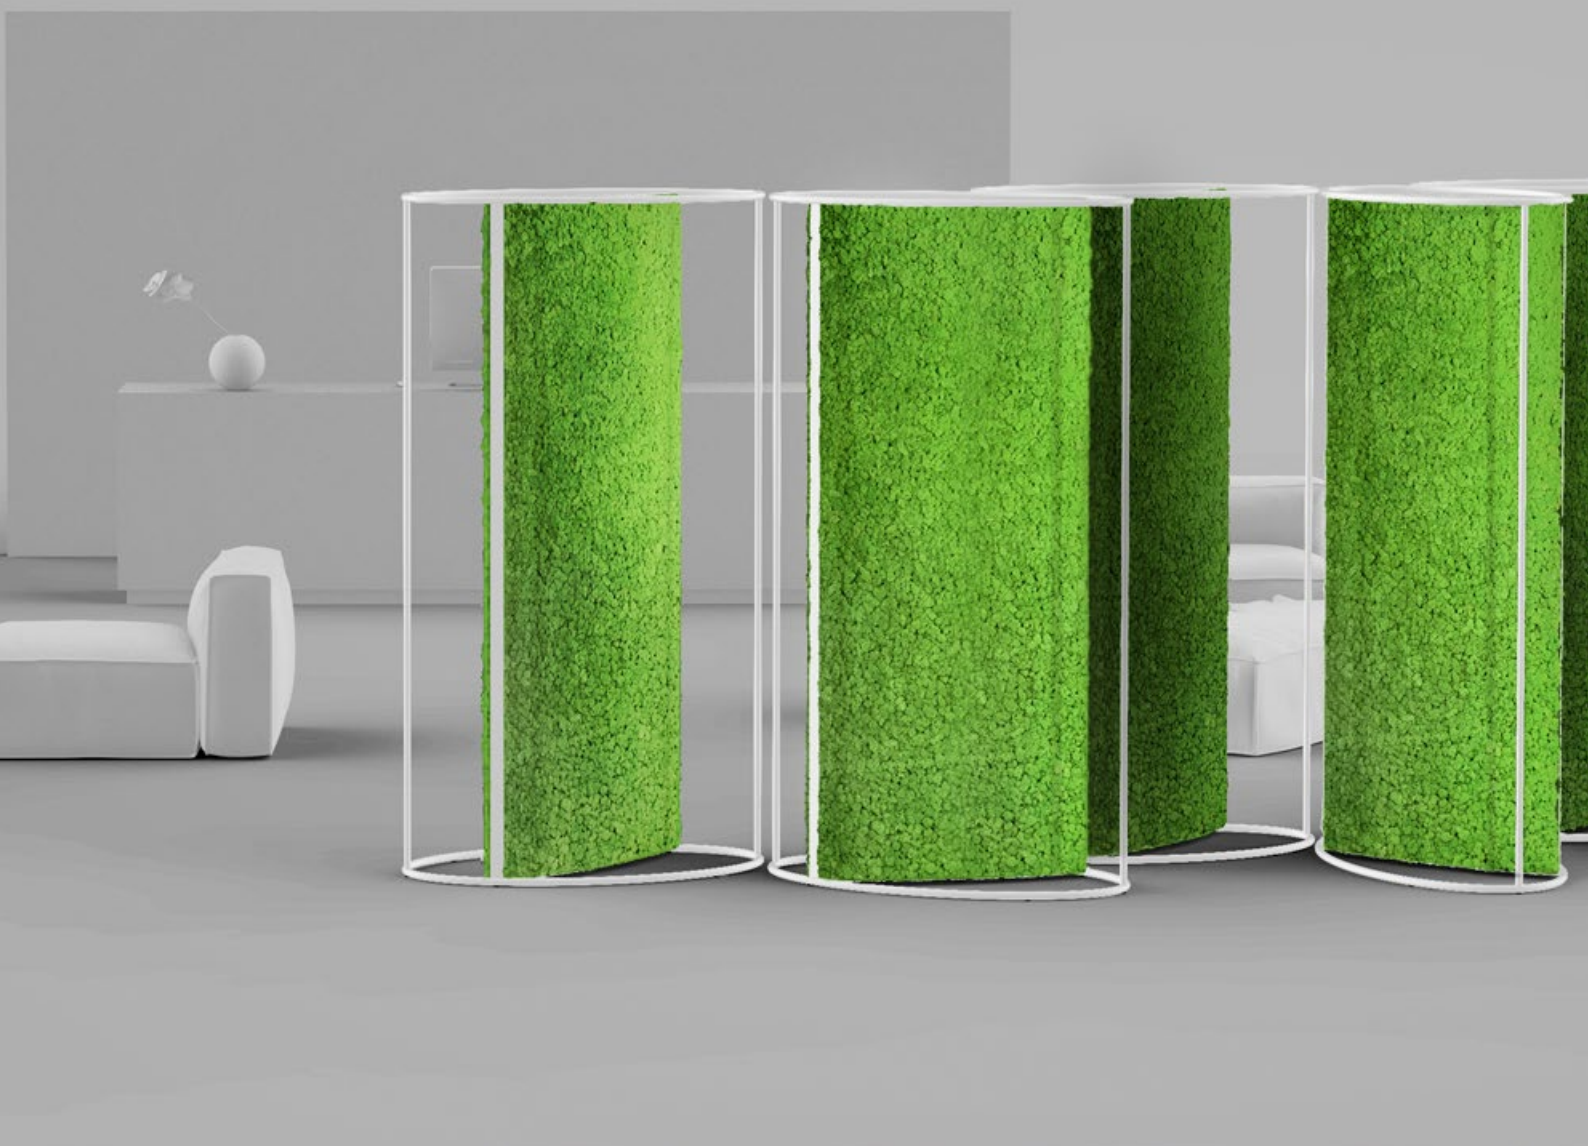

Greenmood

PRODUCT SPECIFICATION SHEET

G-DIVIDER

1. SPECIFICATIONS
 2. FRAME FINISHES
 3. FILLINGS
-

1. SPECIFICATIONS

G-DIVIDER (Free standing acoustic room divider – Double Sided – One size)

Weight – Gross weight (±10%): 60 kg (132 lbs)

Materials – Oval bases: Steel tube \varnothing 22 mm (0.87")
Pillars: Steel tubes \varnothing 20 mm (0.79")
Frame sides: Steel plates 38 mm (1.5") wide
3 mm (0.12") thick

Finishes – Powder coatings: Matte White – RAL 9010
Matte Black – RAL 9005
Corten
Gold